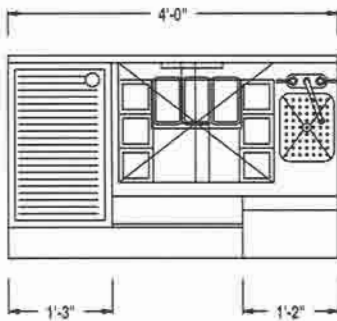

RP MODELS

Rapid Pour Jockey Stations

*NOTE: MODELS WITHOUT COLD PLATE USE 1\"/>

RP-48P8

MODEL NUMBER	O.A. LENGTH	O.A. DEPTH	DB WIDTH	ICE CAP.	BOTTLE CAP.	BLNDR CAP.	GLASS CAP.	SINK SIZE	SHIP WEIGHT	CUBE
SP-48P8	48"	29-1/2"	15"	86	20	2	60	6"X9"	245	30
SP-60P8	60"	29-1/2"	15"	130	26	2	60	6"X9"	275	44
SP-72P8	72"	29-1/2"	15"	173	26	3	60	6"X9"	350	54