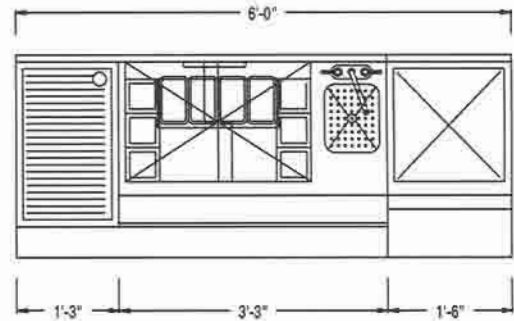

RP MODELS

Rapid Pour Jockey Stations

*NOTE: MODELS WITHOUT COLD PLATE USE 1\"/>

RP-72P8

MODEL NUMBER	O.A. LENGTH	O.A. DEPTH	DB WIDTH	ICE CAP.	BOTTLE CAP.	BLNDR CAP.	GLASS CAP.	SINK SIZE	SHIP WEIGHT	CUBE
SP-48P8	48"	29-1/2"	15"	86	20	2	60	6"X9"	245	30
SP-60P8	60"	29-1/2"	15"	130	26	2	60	6"X9"	275	44
SP-72P8	72"	29-1/2"	15"	173	26	3	60	6"X9"	350	54