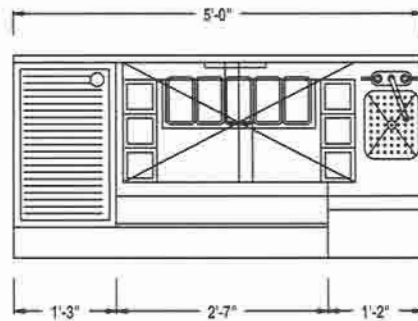

RP MODELS

Rapid Pour Jockey Stations

*NOTE: MODELS WITHOUT COLD PLATE USE 1\"/>

RP-60P8

MODEL NUMBER	O.A. LENGTH	O.A. DEPTH	DB WIDTH	ICE CAP.	BOTTLE CAP.	BLNDR CAP.	GLASS CAP.	SINK SIZE	SHIP WEIGHT	CUBE
SP-48P8	48"	29-1/2"	15"	86	20	2	60	6"X9"	245	30
SP-60P8	60"	29-1/2"	15"	130	26	2	60	6"X9"	275	44
SP-72P8	72"	29-1/2"	15"	173	26	3	60	6"X9"	350	54