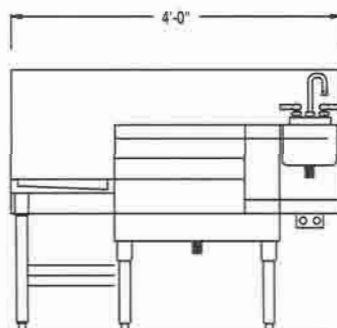

OPTIONS

- CB** -----full cabinet base with removable hinged doors
- 18X** -----18" deep ice chest
- IP** -----ice partition
- PRF** -----perforated bottom plate (only in non-cold plate units)
- BLC24** ----24" liquor line chase in splash (in lieu of 6" wide standard chase)
- M** -----customized

Model Number Guide

Use this guide to create the model specific to your needs.

STANDARD FEATURES

- ALL WELDED CONSTRUCTION
- ALL STAINLESS STEEL - 18 ga. #304 series, 18-8 stainless steel.
- 8 CIRCUIT FAST-FLO SEALED-IN COLD PLATE
- INSULATION - polyurethane shot-in-place foam (NO CFC's).
- DECORATIVE POLISHED BULLNOSE
- BEVERAGE LINE ACCESS CHASE IN SPLASH
- BOTTLE WELL ASSEMBLIES - stainless steel pan with individual polypropylene bottle wells drops into ice chest

RP-48P8 ELEVATION

RP-60P8 ELEVATION

RP-72P8 ELEVATION

MODEL NUMBER	O.A. LENGTH	O.A. DEPTH	DB WIDTH	ICE CAP.	BOTTLE CAP.	BLNDR CAP.	GLASS CAP.	SINK SIZE	SHIP WEIGHT	CUBE
SP-48P8	48"	29-1/2"	15"	86	20	2	60	6"X9"	245	30
SP-60P8	60"	29-1/2"	15"	130	26	2	60	6"X9"	275	44
SP-72P8	72"	29-1/2"	15"	173	26	3	60	6"X9"	350	54