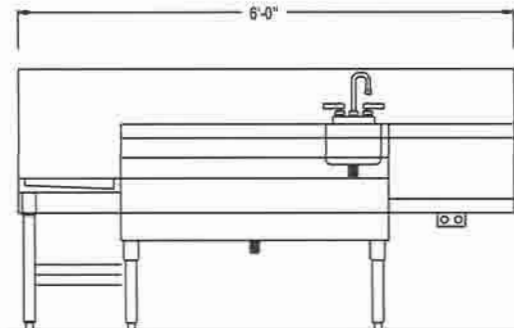

RP-48P8 ELEVATION

RP-60P8 ELEVATION

RP-72P8 ELEVATION

MODEL NUMBER	O.A. LENGTH	O.A. DEPTH	DB WIDTH	ICE CAP.	BOTTLE CAP.	BLNDR CAP.	GLASS CAP.	SINK SIZE	SHIP WEIGHT	CUBE
SP-48P8	48"	29-1/2"	15"	86	20	2	60	6"X9"	245	30
SP-60P8	60"	29-1/2"	15"	130	26	2	60	6"X9"	275	44
SP-72P8	72"	29-1/2"	15"	173	26	3	60	6"X9"	350	54