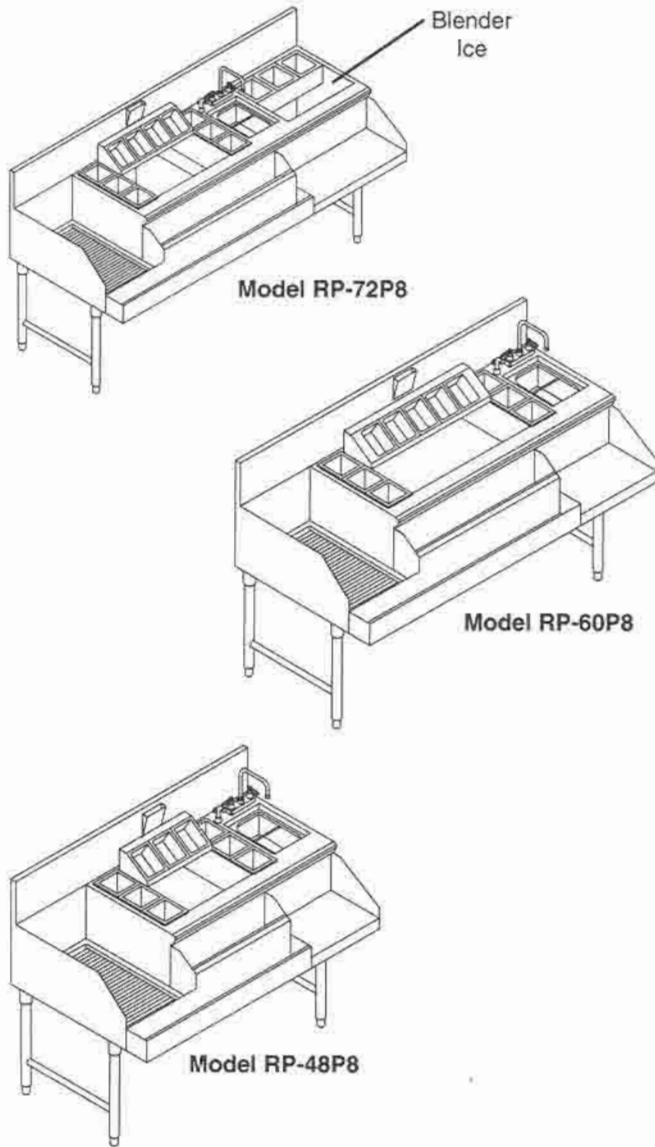

RP MODELS

Rapid Pour Jockey Stations

with 8 circuit cold plate

PROJECT _____
 ITEM NO. _____
 QTY. _____
 MODEL NO. _____

STORAGE CAPACITIES

MODEL	LENGTH	ICE (lbs)	BOTTLES	BLENDERS	GLASSES
<input type="checkbox"/> RP-48P8	48"	81	20	2	60
<input type="checkbox"/> RP-60P8	60"	101	26	2	60
<input type="checkbox"/> RP-72P8	72"	122	26	3	60

For Rapid Pour less Cold Plate, drop P8 from end of model number, ex: RP-48

ALL INCLUSIVE FEATURES:

- Recessed glass storage drainboard with under shelf
- Jockey station ice chest with 8 circuit cold plate
- Bottle well assemblies
- Condiment tray
- Dump sink with H/C faucet & 36" hot rinse spray
- Blender station
- 72" model includes separate blender chest

OPTIONS

- CB** -----full cabinet base with removable hinged doors
- 18X** -----18" deep ice chest
- IP** -----ice partition
- PRF** -----perforated bottom plate (only in non-cold plate units)
- BLC24** ----24" liquor line chase in splash (in lieu of 6" wide standard chase)
- M** -----customized

Model Number Guide

Use this guide to create the model specific to your needs.

STANDARD FEATURES

- ALL WELDED CONSTRUCTION
- ALL STAINLESS STEEL - 18 ga. #304 series, 18-8 stainless steel.
- 8 CIRCUIT FAST-FLO SEALED-IN COLD PLATE
- INSULATION - polyurethane shot-in-place foam (NO CFC's).
- DECORATIVE POLISHED BULLNOSE
- BEVERAGE LINE ACCESS CHASE IN SPLASH
- BOTTLE WELL ASSEMBLIES - stainless steel pan with individual polypropylene bottle wells drops into ice chest