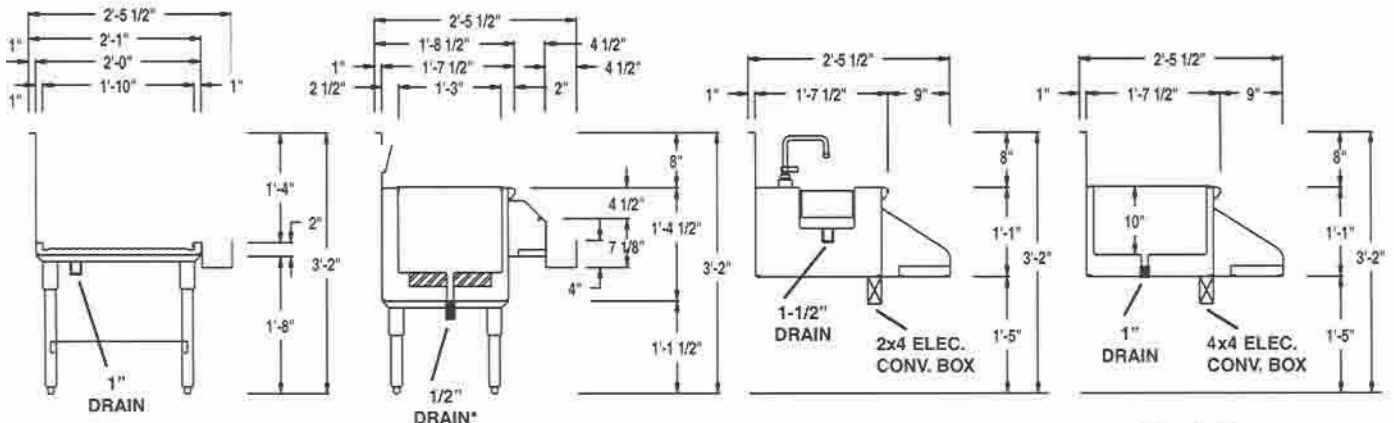

RP MODELS

Rapid Pour Jockey Stations

*NOTE: MODELS WITHOUT COLD PLATE USE 1\"/>

SECTION VIEWS

RP-72P8