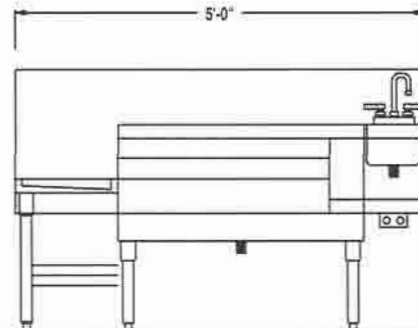

Model Number Guide

Use this guide to create the model specific to your needs.

STANDARD FEATURES

- ALL WELDED CONSTRUCTION
- ALL STAINLESS STEEL - 18 ga. #304 series, 18-8 stainless steel.
- 8 CIRCUIT FAST-FLO SEALED-IN COLD PLATE
- INSULATION - polyurethane shot-in-place foam (NO CFC's).
- DECORATIVE POLISHED BULLNOSE
- BEVERAGE LINE ACCESS CHASE IN SPLASH
- BOTTLE WELL ASSEMBLIES - stainless steel pan with individual polypropylene bottle wells drops into ice chest

RP-48P8 ELEVATION

RP-60P8 ELEVATION

RP-72P8 ELEVATION

MODEL NUMBER	O.A. LENGTH	O.A. DEPTH	DB WIDTH	ICE CAP.	BOTTLE CAP.	BLNDR CAP.	GLASS CAP.	SINK SIZE	SHIP WEIGHT	CUBE
SP-48P8	48"	29-1/2"	15"	86	20	2	60	6"X9"	245	30
SP-60P8	60"	29-1/2"	15"	130	26	2	60	6"X9"	275	44
SP-72P8	72"	29-1/2"	15"	173	26	3	60	6"X9"	350	54