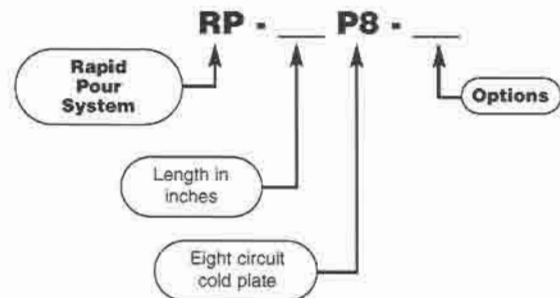

Model Number Guide

Use this guide to create the model specific to your needs.

STANDARD FEATURES

- ALL WELDED CONSTRUCTION
- ALL STAINLESS STEEL - 18 ga. #304 series, 18-8 stainless steel.
- 8 CIRCUIT FAST-FLO SEALED-IN COLD PLATE
- INSULATION - polyurethane shot-in-place foam (NO CFC's).
- DECORATIVE POLISHED BULLNOSE
- BEVERAGE LINE ACCESS CHASE IN SPLASH
- BOTTLE WELL ASSEMBLIES - stainless steel pan with individual polypropylene bottle wells drops into ice chest